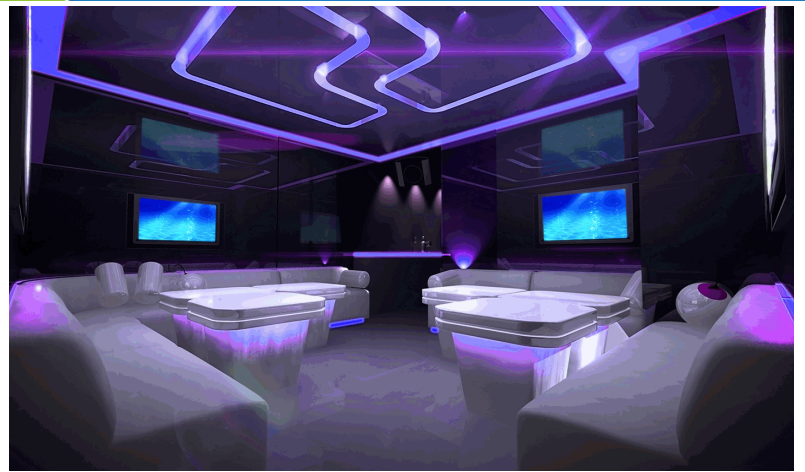

Neon Flex Series

VT-555

HIGHLIGHTS :

WATTS

8

EQ. WATTS

NA

LUMINOUS

500

BEAM ANGLE

160

Item No	: VT-555
SKU Code	: 2512
Watts	: 8
Lumen(lm)	: 500
Color Temperature	: 6000K
Beam Angle	: 160
Energy rating label	: A+
IP Rating Protection Class	: IP65
Dimmable	: No
Life Time	: 20,000 Hours
EAN code	: 3800157605656
Unit size	: 9 x16.5 mm
Packing details	: 5
Unit cbm	: 0.00567

PRODUCT FEATURES

- Flexible & easy installation
- Exceptionally low power consumption
- Available in 1 or 1.5 meter rigid bar options with different options of Aluminium Profiles
- Ideal for illuminating Borders, Edges, Cabinets, Bars and any area with limited space for installation
- Safe to use in most of the application areas like Kitchens, Bathroom, Cabinet and so on.

[CLICK HERE FOR OTHER RELATED CERTIFICATES](#)